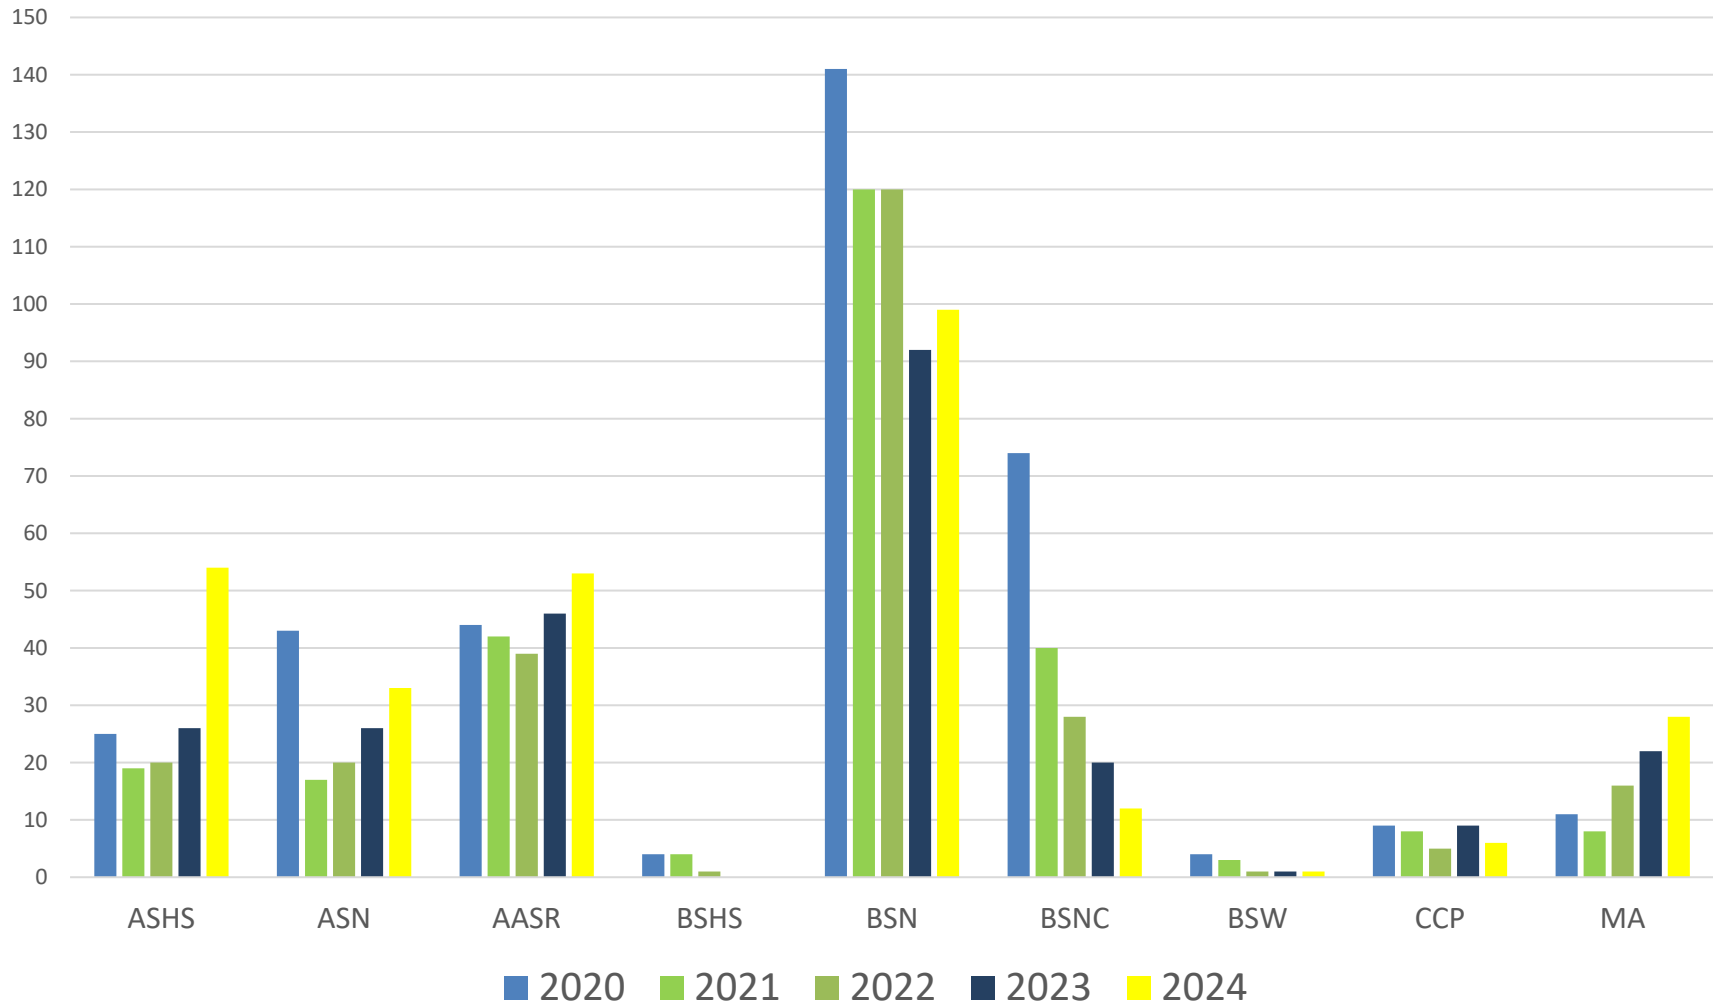

Student Demographics

Fall 2024

Data compiled and reported by Christine Court, Registrar and Chair of Data Management

5 Year College Enrollment by Gender

Fall 2024 Enrollment by Race/Ethnicity

5 Year Enrollment by Program

Fall 2024 Enrollment by Age

■ <18 ■ 18 ■ 19-24 ■ 25-34 ■ 35-44 ■ 45+

5 Year Enrollment By Age