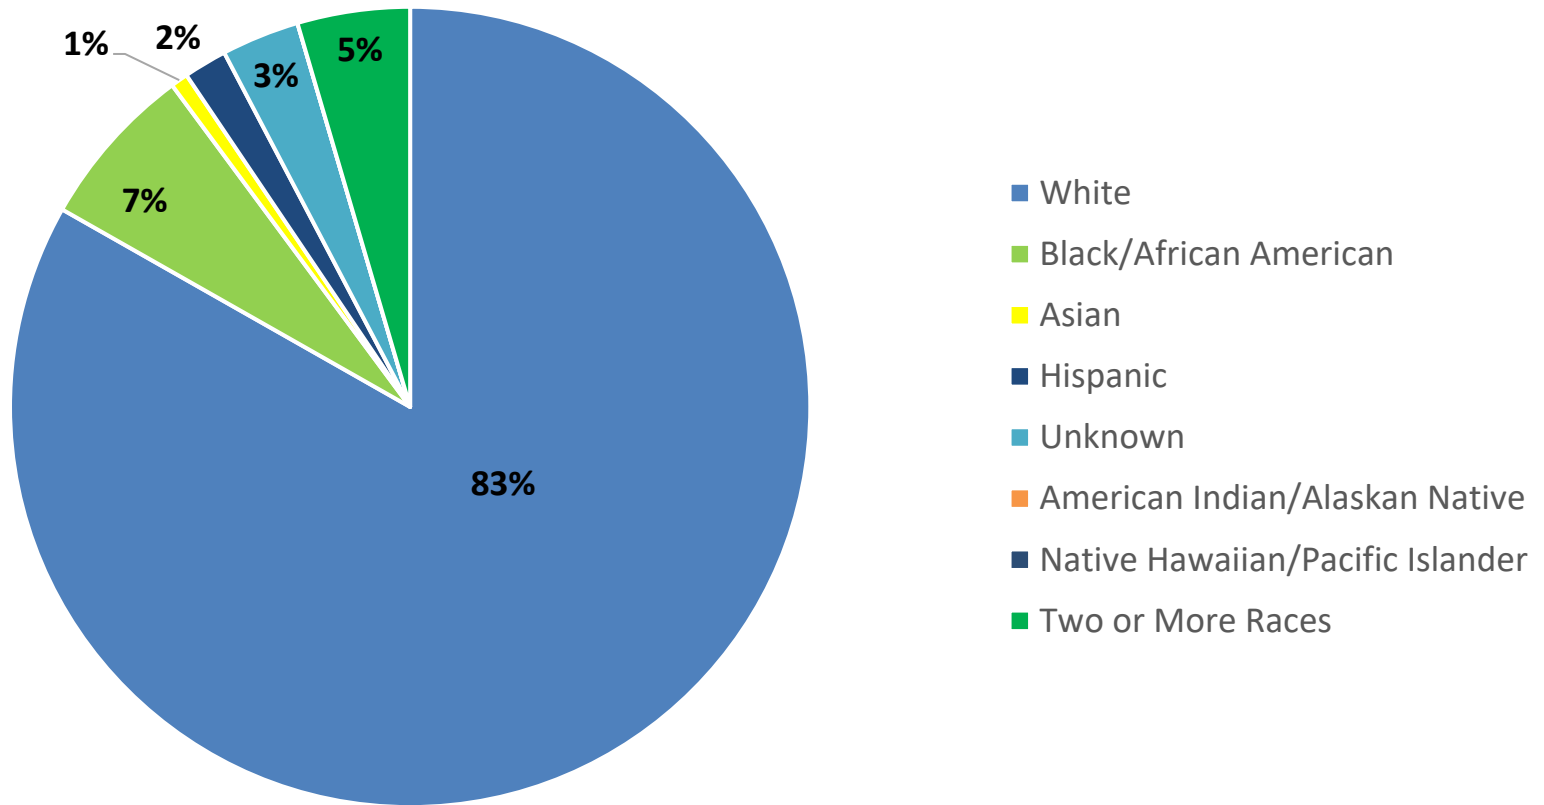

Student Demographics

Fall 2024

Data compiled and reported by Christine Court, Registrar and Chair of Data Management

5 Year College Enrollment by Gender

Fall 2024 Enrollment by Race/Ethnicity

5 Year Enrollment by Program

Fall 2024 Enrollment by Age

■ <18 ■ 18 ■ 19-24 ■ 25-34 ■ 35-44 ■ 45+

5 Year Enrollment By Age