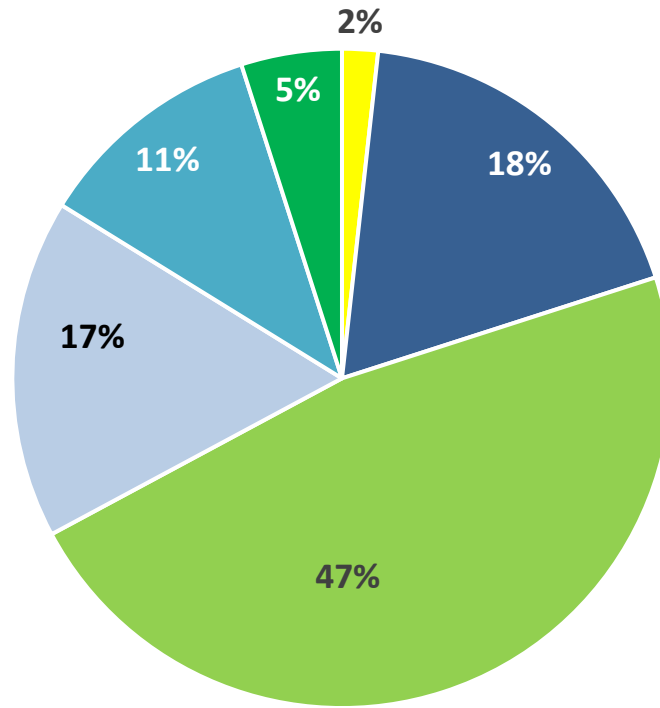

Student Demographics

Fall 2024

Data compiled and reported by Christine Court, Registrar and Chair of Data Management

5 Year College Enrollment by Gender

Fall 2024 Enrollment by Race/Ethnicity

5 Year Enrollment by Program

Fall 2024 Enrollment by Age

■ <18 ■ 18 ■ 19-24 ■ 25-34 ■ 35-44 ■ 45+

5 Year Enrollment By Age