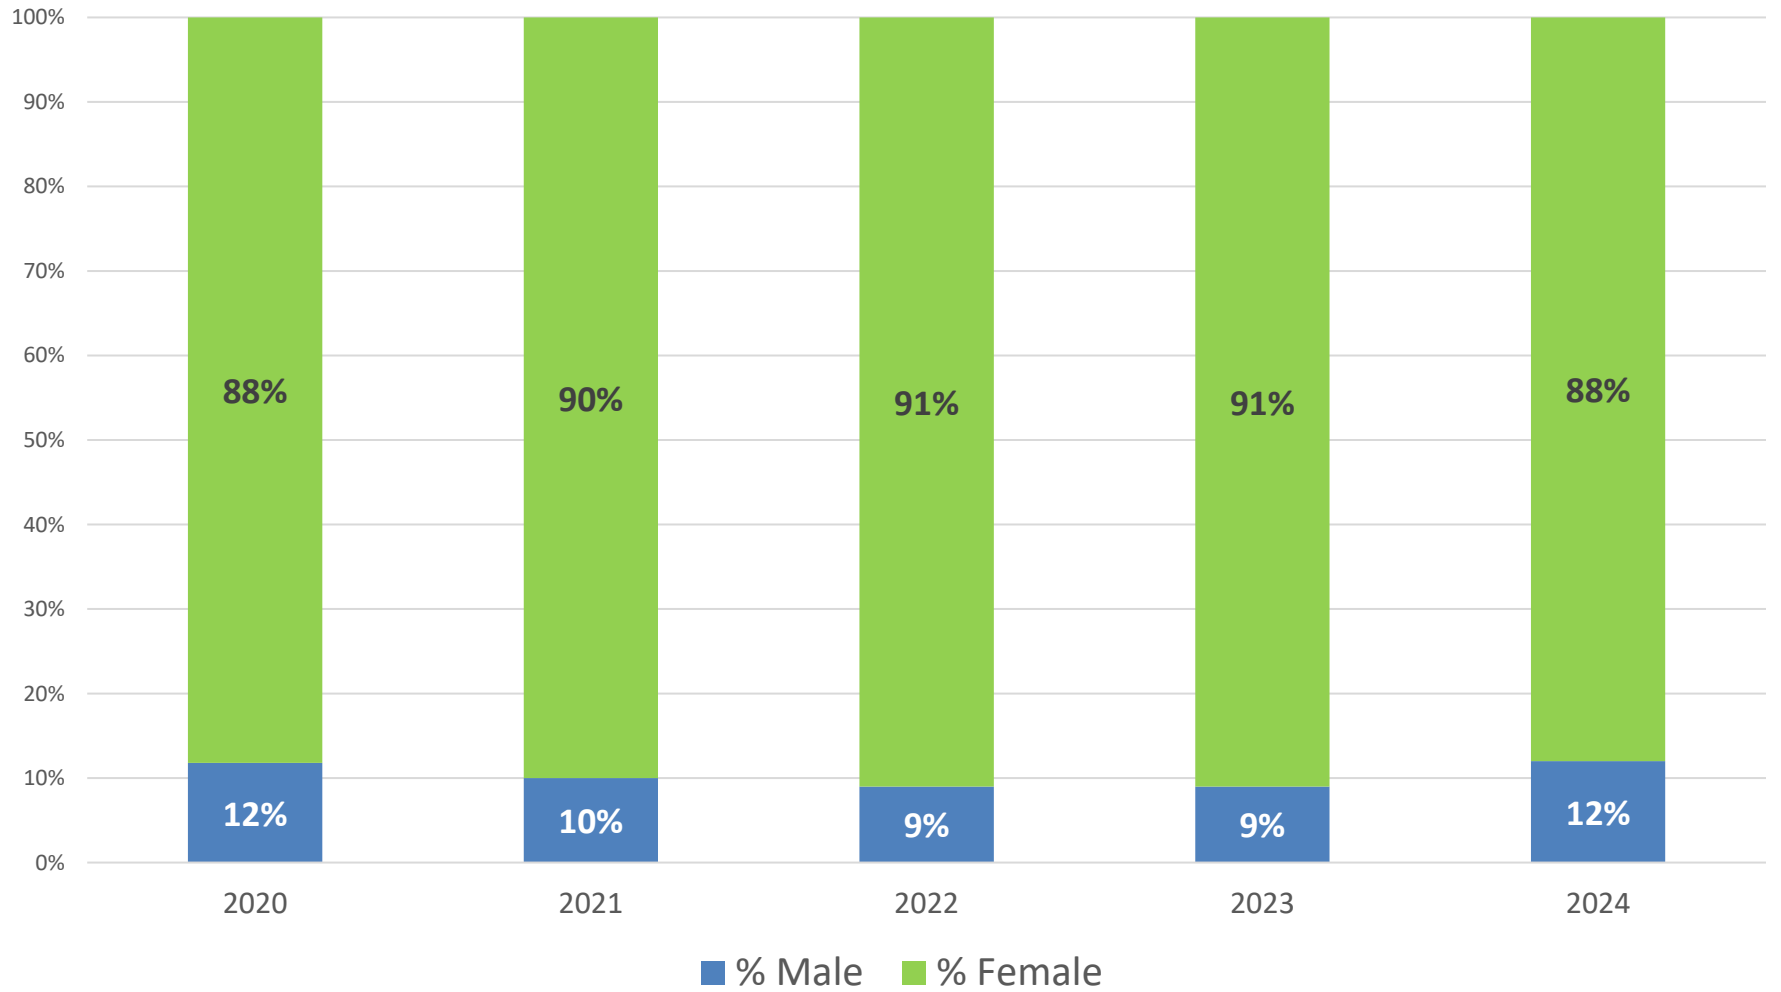

Student Demographics

Fall 2024

Data compiled and reported by Christine Court, Registrar and Chair of Data Management

5 Year College Enrollment by Gender

Fall 2024 Enrollment by Race/Ethnicity

5 Year Enrollment by Program

Fall 2024 Enrollment by Age

■ <18 ■ 18 ■ 19-24 ■ 25-34 ■ 35-44 ■ 45+

5 Year Enrollment By Age